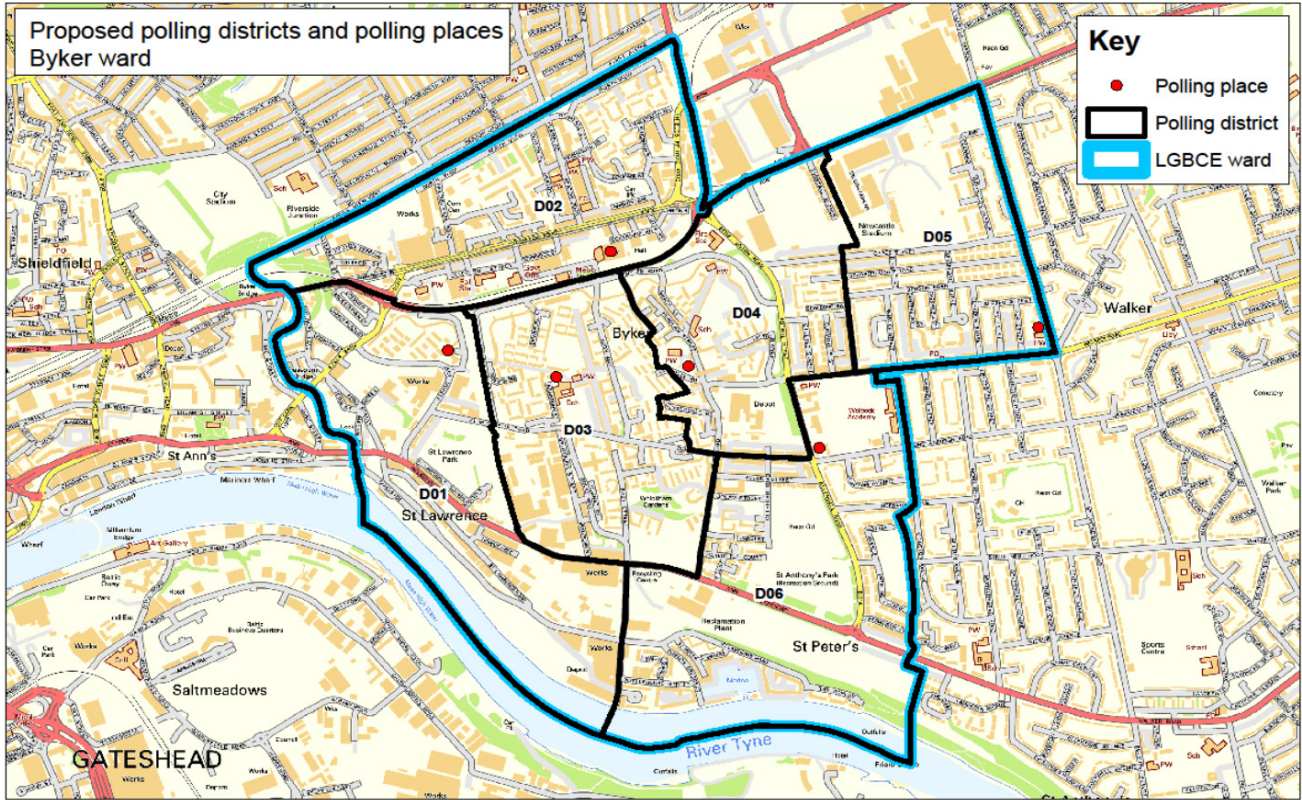

Ward: Byker (D)

The Ward currently has 6 polling districts derived from former Byker and part South Heaton wards.

While most districts use the same polling places as before, it is recognised that the polling place in D06 is not centrally located and with the removal of the temporary cabin at St Peter's marina consideration will be given to securing an improvement in polling place for this district. The ward is wholly within East Parliamentary Constituency.